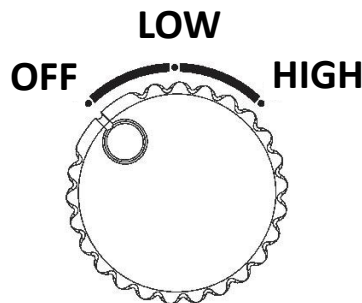

ASSEMBLY INSTRUCTIONS

No Assembly Required. This fan is completely assembled upon delivery.

OPERATION INSTRUCTIONS

1. Place the fan on a safe, flat surface where it can not fall or be pulled on by the cord.
2. Adjust to the desired fan speed by rotating the selector switch on the barrel to

3. For models DFC-24D-S / DFC-30D-S only: Tilt the fan head up or down for the desired direction of air flow.

CARE AND MAINTENANCE

Unplug the appliance before cleaning. Don't use any water for cleaning metal surfaces. Slightly moisten a cloth and then wipe off the surfaces of the fan. In order to remove dust from the grill, use a vacuum cleaner or remove the front grill by removing the securing screws on the edge of the grill. After cleaning, remount the grill. After doing this, fasten the screws on the edge of the grill.

1-YEAR LIMITED WARRANTY

The manufacturer warrants this product to be free from manufacturing defects in the material and workmanship under normal use for a period of one year after the date of purchase by the original purchaser. This warranty does not cover transit damages. This warranty does not apply to damages from accident, misuse, alteration of any kind to the fan or where the connected voltage is more than above the nameplate voltage. This warranty does not apply to the finish on any portion of the product. Servicing performed by unauthorized persons shall render the warranty invalid. The warranty is not responsible for damages of any kind, including accident and consequential damages. Some states do not allow the exclusion or limitation of the incidental or consequential damages, so the above exclusion or limitation may not apply to you. This warranty gives you specific legal rights, and you may also have other rights which vary from state to state.