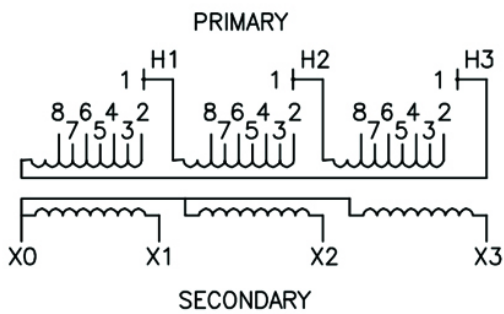

## Wiring Diagram

**Catalog Number: T48LH2Y-15**

VOLTS	CONNECTIONS	LINE LEADS
504	1 TO 2	H1, H2, H3
492	1 TO 3	H1, H2, H3
480	1 TO 4	H1, H2, H3
468	1 TO 5	H1, H2, H3
456	1 TO 6	H1, H2, H3
444	1 TO 7	H1, H2, H3
432	1 TO 8	H1, H2, H3
208Y/120		X0, X1, X2, X3