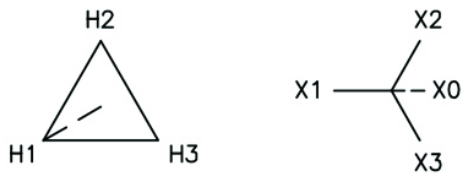

## Wiring Diagram

**Catalog Number: T48LH2Y-15**

VOLTS	CONNECTIONS	LINE LEADS
504	1 TO 2	H1, H2, H3
492	1 TO 3	H1, H2, H3
480	1 TO 4	H1, H2, H3
468	1 TO 5	H1, H2, H3
456	1 TO 6	H1, H2, H3
444	1 TO 7	H1, H2, H3
432	1 TO 8	H1, H2, H3
208Y/120		X0, X1, X2, X3