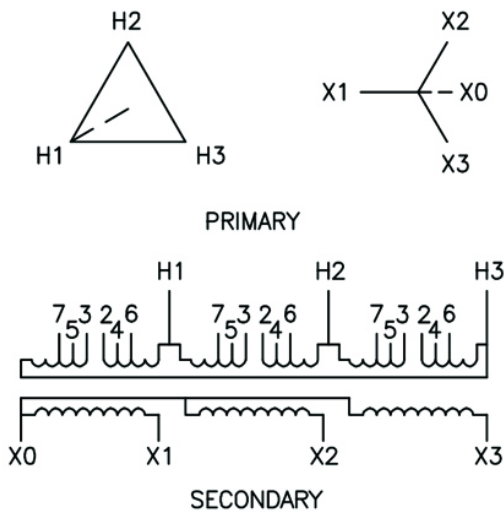

Wiring Diagram

Catalog Number: T48LH2Y-150

VOLTS	CONNECTIONS	LINE LEADS
504	2 TO 3	H1, H2, H3
492	2 TO 5	H1, H2, H3
480	3 TO 4	H1, H2, H3
468	4 TO 5	H1, H2, H3
456	5 TO 6	H1, H2, H3
444	4 TO 7	H1, H2, H3
432	6 TO 7	H1, H2, H3
208Y/120		X0, X1, X2, X3

Diagram 22A

© 2017 Electro-Mechanical Corporation