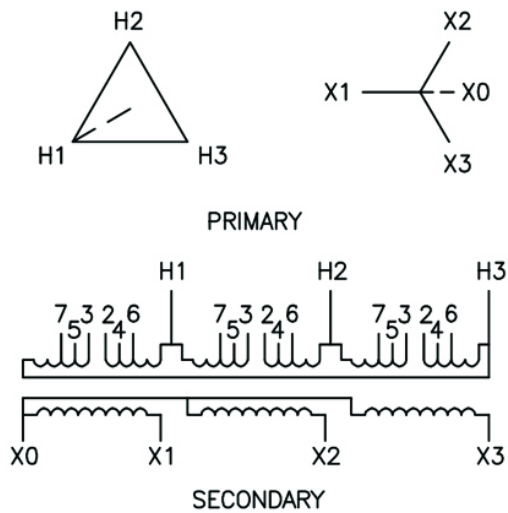

Wiring Diagram

Catalog Number: T48LH2Y-300

VOLTS	CONNECTIONS	LINE LEADS
504	2 TO 3	H1, H2, H3
492	2 TO 5	H1, H2, H3
480	3 TO 4	H1, H2, H3
468	4 TO 5	H1, H2, H3
456	5 TO 6	H1, H2, H3
444	4 TO 7	H1, H2, H3
432	6 TO 7	H1, H2, H3
208Y/120		X0, X1, X2, X3